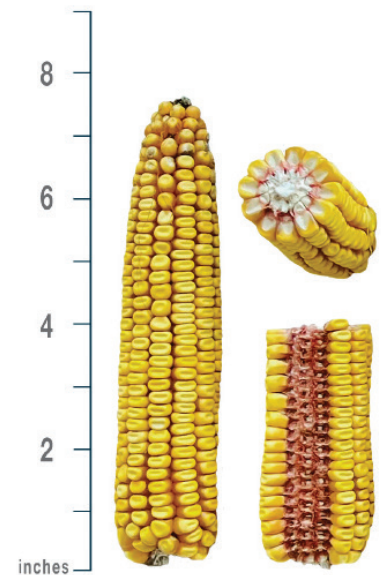

DLF EXAMINE LFF RR

- Full Floury Leafy Corn Silage which provides maximum rumen available starch
- Roundup Ready® Corn 2 technology
- Excellent emergence and early season development
- Good stalk strength
- Tall plant height

2625 Heat Units | 86 Relative Maturity

HYBRID CHARACTERISTICS:

Emergence:	Excellent
Seeding Vigour:	Excellent
Flowering:	Medium
Silk:	Medium
Stalk Strength:	Good
Root Strength:	Very Good
Stay Green:	Good
Husk Cover:	Good
Stress Tolerance:	Good
Plant Height:	Tall
Grain Quality:	Very Good
Grain Type:	Floury
Tip Fill:	Very Good
Test Weight:	Good
Shank Length:	Moderate
Kernel Rows:	14-16
Maturity:	Early
Ear Height:	Medium Low
Ear Flex:	Flex
Dry Down:	Slow
Soil Type:	All
Seeding Rate:	28000-30000
Cob Colour:	Red
Milk/Tonne:	Very Good
Milk/Acre:	Very Good

COMPANION HYBRIDS

Late:	DLF ExPect LFF (2850 CHU)
Late:	DLF ExPect LFF RR (2850 CHU)

Bayer Company is a member of Excellence Through Stewardship® (ETS). Bayer products are commercialized in accordance with ETS Product Launch Stewardship Guidance, and in compliance with Bayer's Policy for Commercialization of Biotechnology-Derived Plant Products in Commodity Crops. These products have been approved for import into key export markets with functioning regulatory systems. Any crop or material produced from these products can only be exported to, or used, processed or sold in countries where all necessary regulatory approvals have been granted. It is a violation of national and international law to move material containing biotech traits across boundaries into nations where import is not permitted. Growers should talk to their grain handler or product purchaser to confirm their buying position for these products. Excellence Through Stewardship® is a registered trademark of Excellence Through Stewardship.

ALWAYS READ AND FOLLOW PESTICIDE LABEL DIRECTIONS. Roundup Ready® technology contains genes that confer tolerance to glyphosate, an active ingredient in Roundup® brand agricultural herbicides. Agricultural herbicides containing glyphosate will kill crops that are not tolerant to glyphosate. RIB Complete®, Roundup Ready 2 Technology and Design™, Roundup Ready®, Roundup®, SmartStax® and VT Double PRO® are trademarks of Bayer Group, Bayer Canada ULC licensee. LibertyLink® and the Water Droplet Design are trademarks of BASF. Used under license. Herculex® is a registered trademark of Dow AgroSciences LLC. Used under license.

Before opening a bag of seed, be sure to read, understand and accept the stewardship requirements, including applicable refuge requirements for insect resistance management, for the biotechnology traits expressed in the seed as set forth in the Monsanto Technology Stewardship Agreement that you sign. By opening and using a bag of seed, you are reaffirming your obligation to comply with the most recent stewardship requirements.